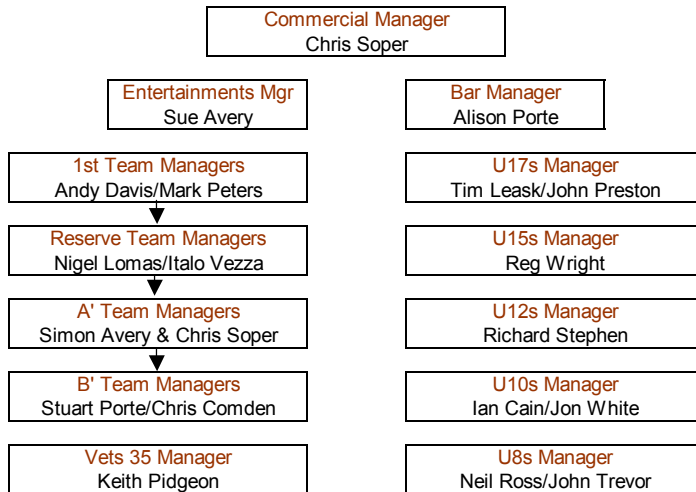

REIGATE PRIORY FC
founded 1870
ORGANISATIONAL STRUCTURE 2007/08

QUALIFIED CLUB COACHES	
Andy Davis	FA Level 1 **
Mark Peters	FA Level 1 **
James Bracken	FA Level 1
Simon Avery	FA Level 1
Neil Ross	FA Level 1
Aaron Lawrence	FA Level 1
Spencer Branton	FA Level 1
Pete Shearman	FA Level 1
Nigel Lomas	FA Level 1
Italo Vezza	FA Level 1
Liam Hogg	FA Level 1
Stuart Porte	FA Level 1
Chris Comden	FA Level 1
Craig Wheeler	FA Level 1 *
Tim Leask	FA Level 1
Reg Wright	FA Level 1 *
Chris Soper	FA Level 1

* to complete Child Protection ** to complete First Aid

Club Sponsors Baker Tilly/JJLove/Stanton Construction

Club Partnerships Nutfield Priory/Renaissance/LA Tour/Hair Time
