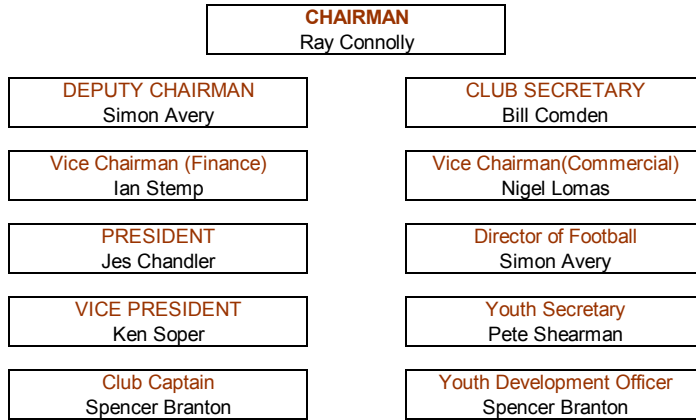

REIGATE PRIORY FC
founded 1870
ORGANISATIONAL STRUCTURE 2007/08

QUALIFIED CLUB COACHES	
Andy Davis	FA Level 1 **
Mark Peters	FA Level 1 **
James Bracken	FA Level 1
Simon Avery	FA Level 1
Neil Ross	FA Level 1
Aaron Lawrence	FA Level 1
Spencer Branton	FA Level 1
Pete Shearman	FA Level 1
Nigel Lomas	FA Level 1
Italo Vezza	FA Level 1
Liam Hogg	FA Level 1
Stuart Porte	FA Level 1
Chris Comden	FA Level 1
Craig Wheeler	FA Level 1 *
Tim Leask	FA Level 1
Reg Wright	FA Level 1 *
Chris Soper	FA Level 1